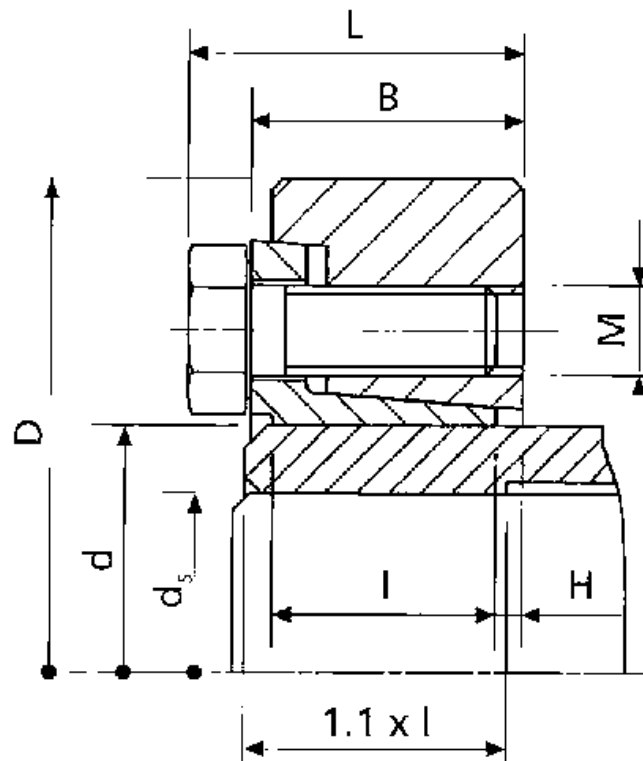

Article number: 437800180

Description: Rota-fix shaft-hub connection SB 180

Measures

B mm = 85.5
d H8 mm = 180
D mm = 320.0
ds mm = 140
F kN torque = 1157
H = 8.0
I mm = 71.5
L mm = 96.5

M mm = M16
T N m torque = 81000
Ts N m bolt tightening torque = 290